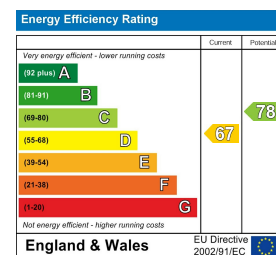

Terrain Map

Floor Plan

Viewing

Please contact our Formby Office on 01704 835780 if you wish to arrange a viewing appointment for this property or require further information.

Energy Efficiency Graph

These particulars, whilst believed to be accurate are set out as a general outline only for guidance and do not constitute any part of an offer or contract. Intending purchasers should not rely on them as statements of representation of fact, but must satisfy themselves by inspection or otherwise as to their accuracy. No person in this firm's employment has the authority to make or give any representation or warranty in respect of the property.